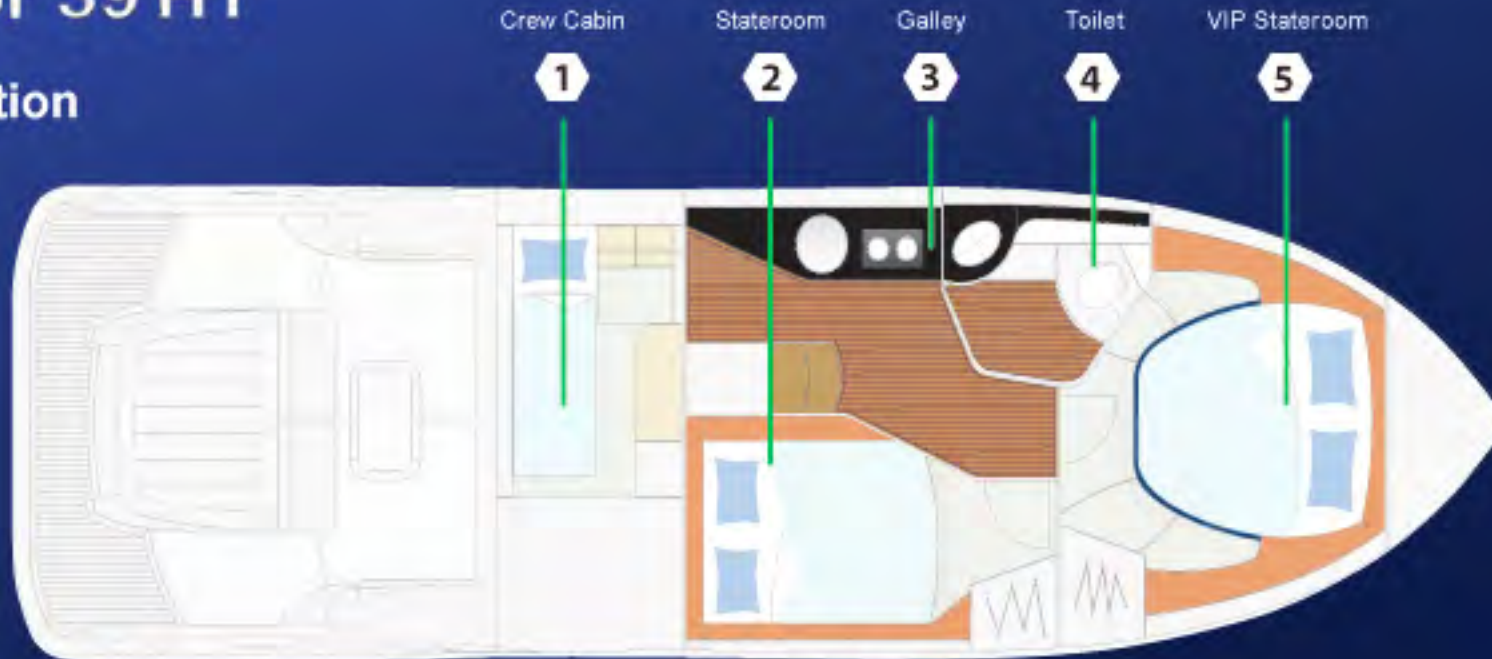

Gladiator 39 HT

Accommodation

1. Crew Cabin

- Single bed
- 2 x Reading light 12V.
- Fitted carpet
- Lamp overhead lighting
- AC socket 220V.

2. Stateroom

- Single bed
- DVD/CD/ Radio player
- 2 x Reading light 12V.
- Opening, Fix portholes
- Fitted carpet
- Lamp overhead lighting
- AC socket

3. Galley

- Oven 220V.
- Electric hop 220V.
- Lamp over head
- Electric refrigerator 220V.
- AC socket 220V.
- Electric hood 220V.
- Hot & cold water
- Counter top
- Teak wood

4. Toilet/ Shower room

- Washbasin, hot & cold water
- Taps and accessories
- Counter top
- Tower ring
- Electric Toilet
- Lamp overhead lighting 12V.

5. VIP Stateroom

- LCD 17"
- DVD/CD/ Radio player
- 2 x Reading light 12V.
- 2 x Opening portholes
- Deck hatch
- Fittings carpet
- AC socket 220V.